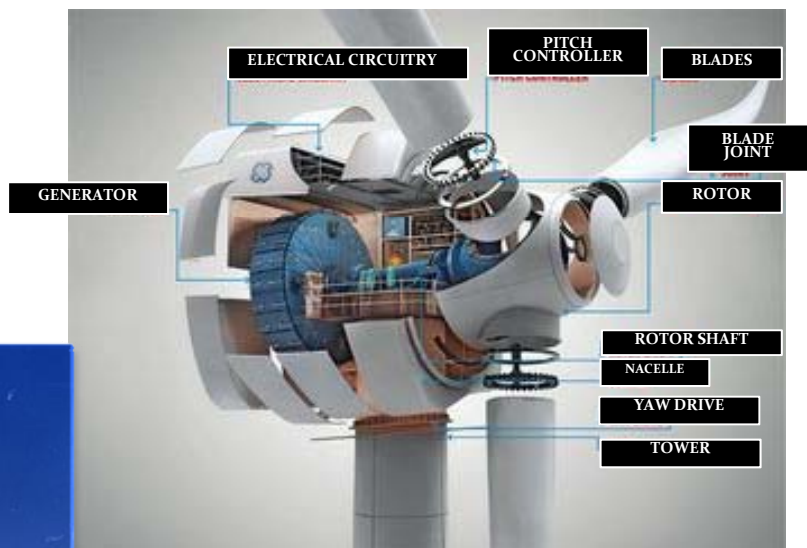

## Products

- Gearbox
- Rotor shaft
- Brake assemblies
- Couplings
- Retaining Rings
- Gear Box and YAW Drive bearings
  - Cylindrical Roller bearings
  - Angular contact ball bearings
  - Tapered Roller bearings
- Generator Bearings
- Main Shaft Bearings

BDI is optimizing Wind Energy generation with targeted products and services geared towards the production and maintenance of Wind Energy turbines.

- Main Rotor Shaft bearings
  - Spherical
  - Cylindrical
  - Multi-Row Taper